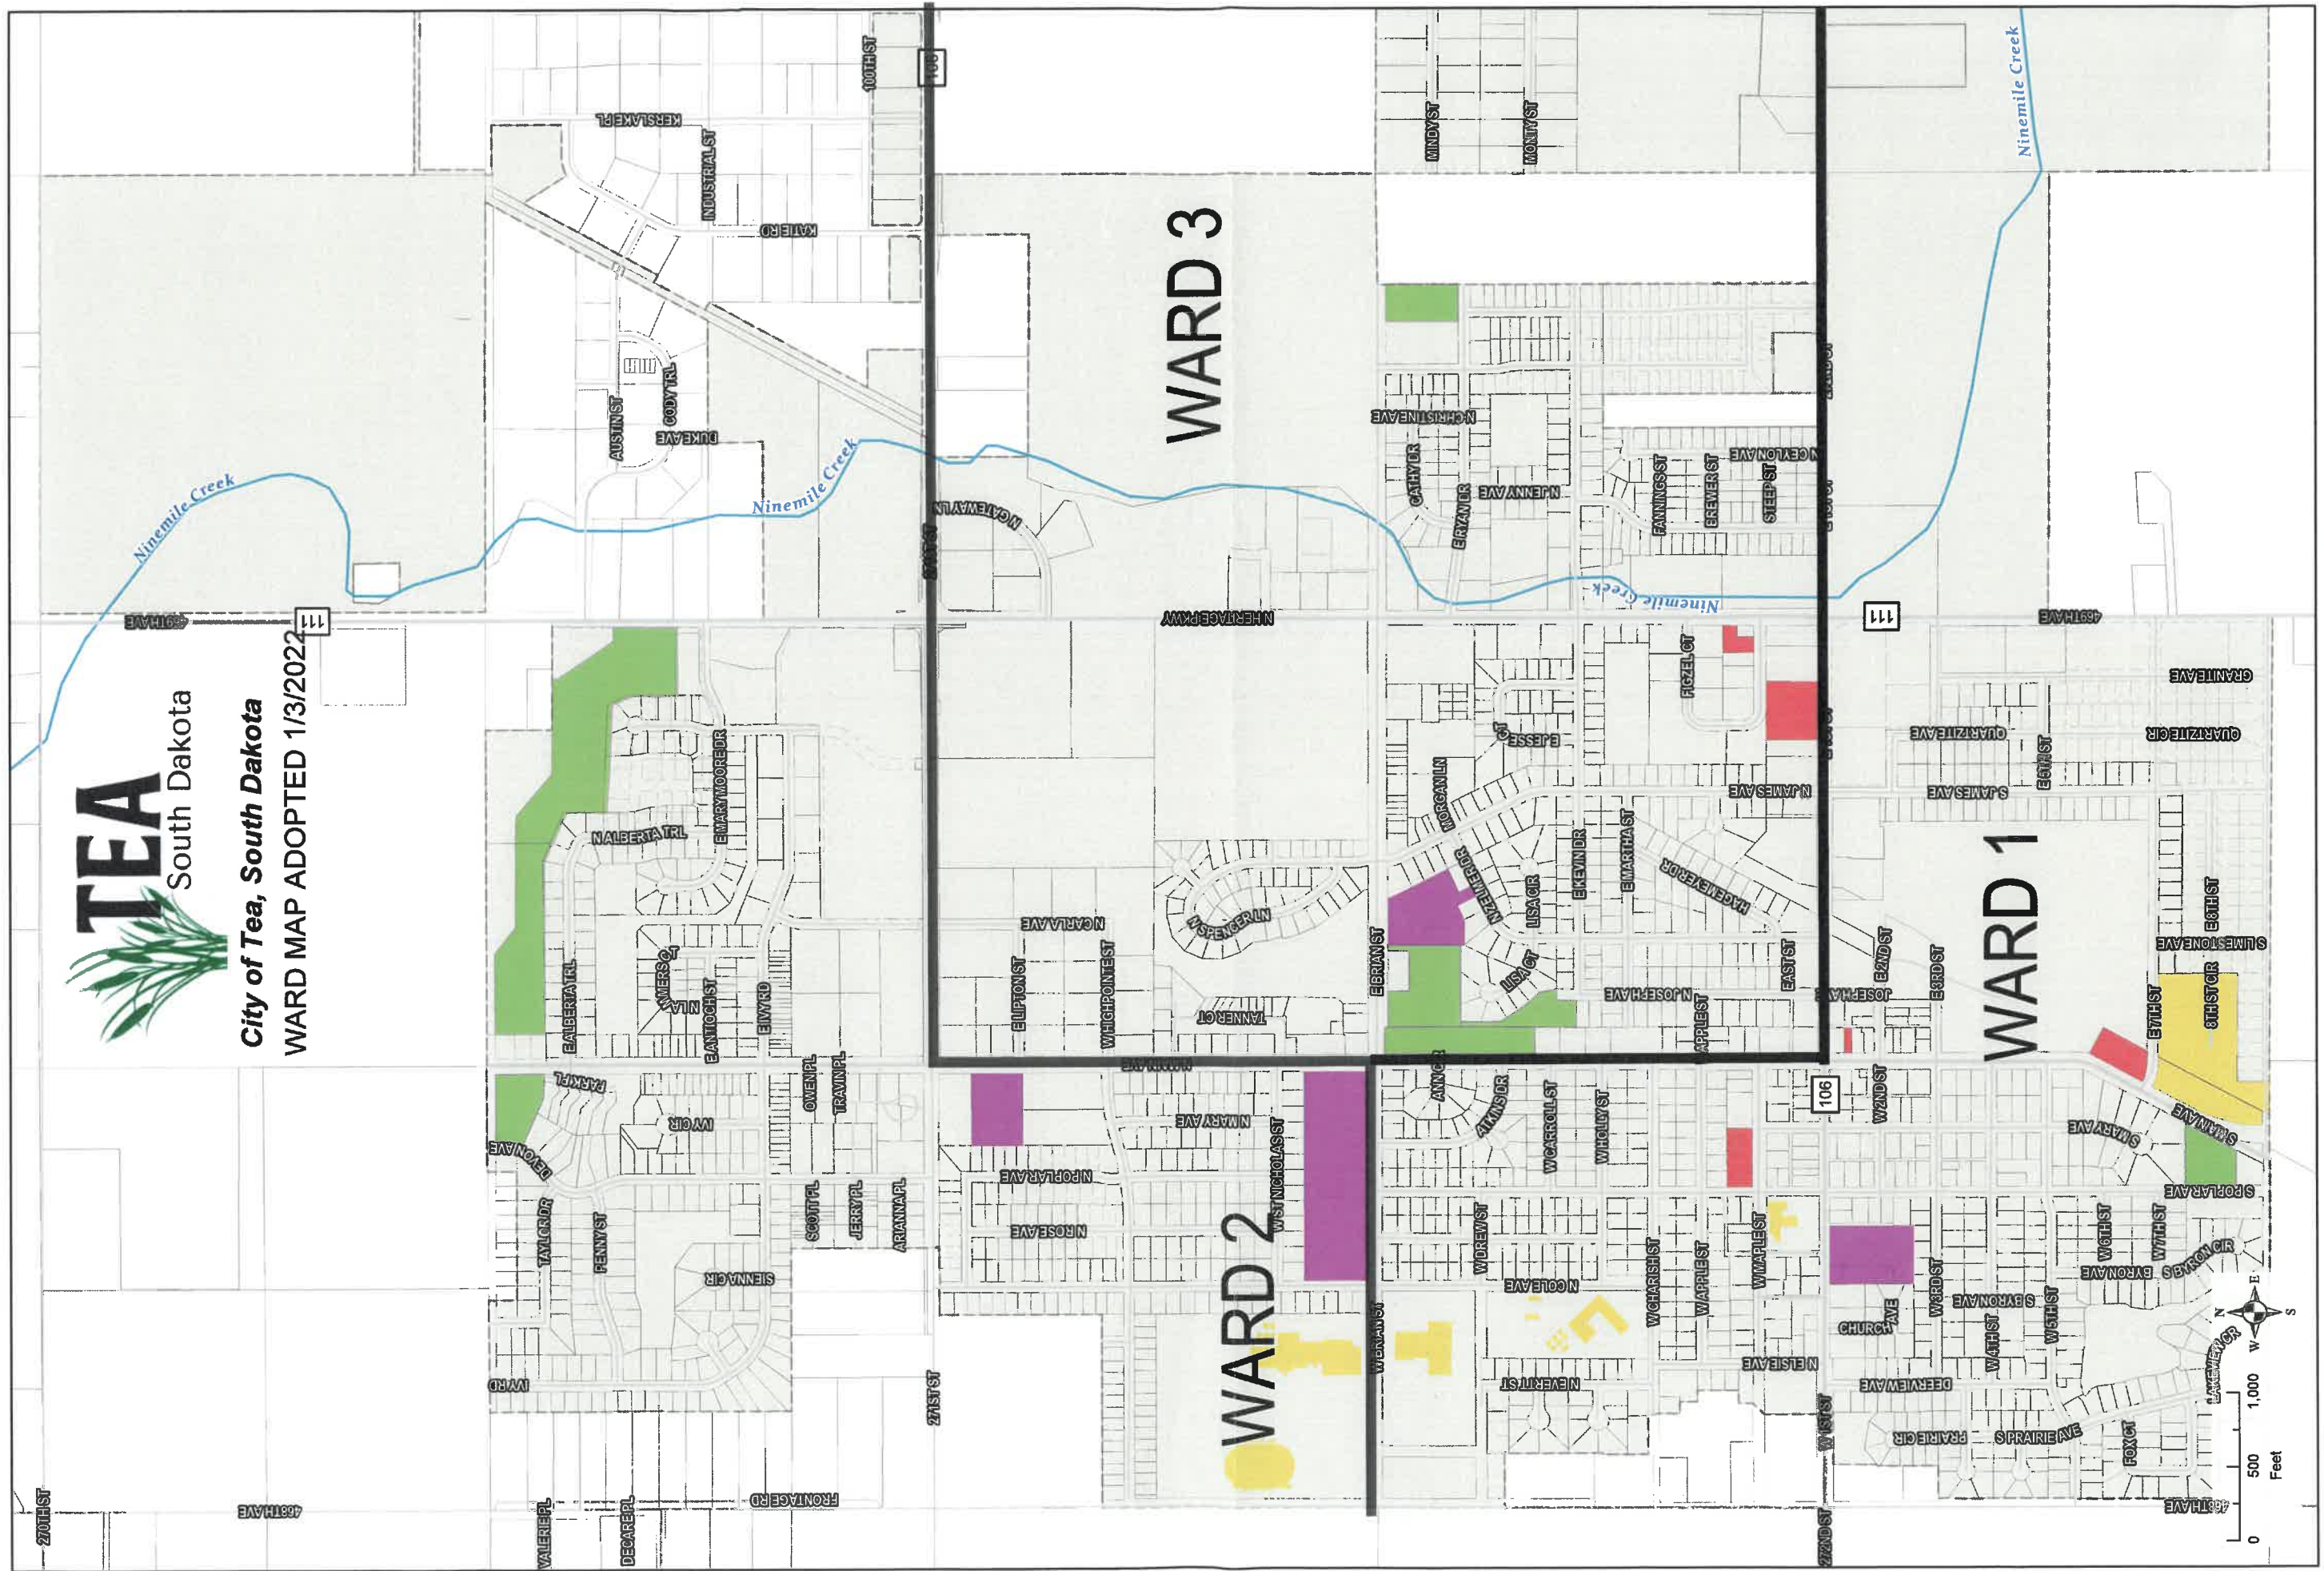

City of Tea, South Dakota

WARD MAP ADOPTED 1/3/2022

WARD 3

WARD 2

WARD 1